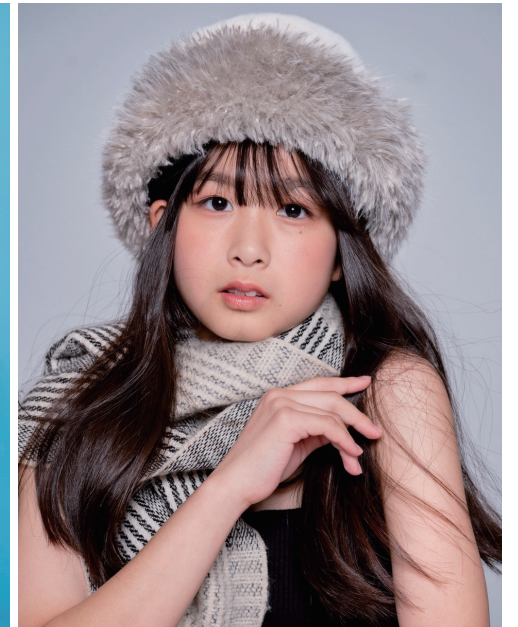

YUIN.

*Height 153 Bust 73 Waist 63 Hips 82 Shoes 23 Hair Brown Eyes Dark Brown*

*Nationality Japan*