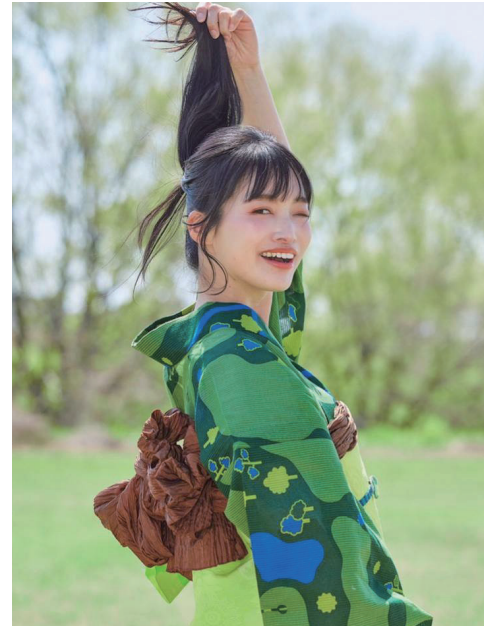

KOZUE

*Height 165 Bust 82 Waist 62 Hips 85 Shoes 24.0 Hair Black Eyes Black*

*Nationality Japan*