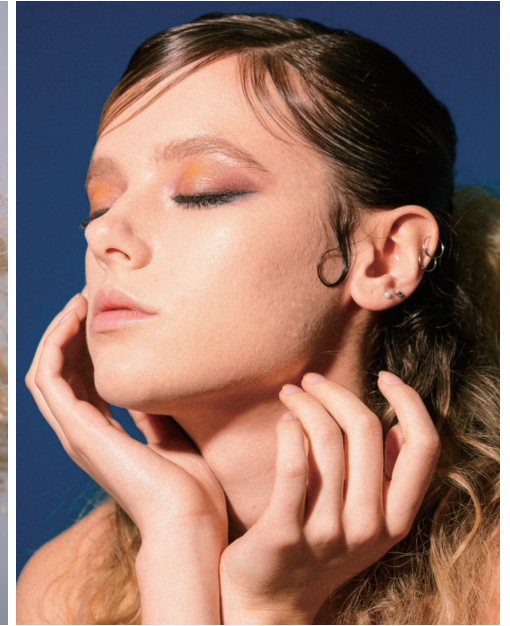

DONA

*Height 166 Bust 81 Waist 58 Hips 77 Shoes 23.5 Hair Blonde Eyes Green/Brown  
Nationality Kosovo*