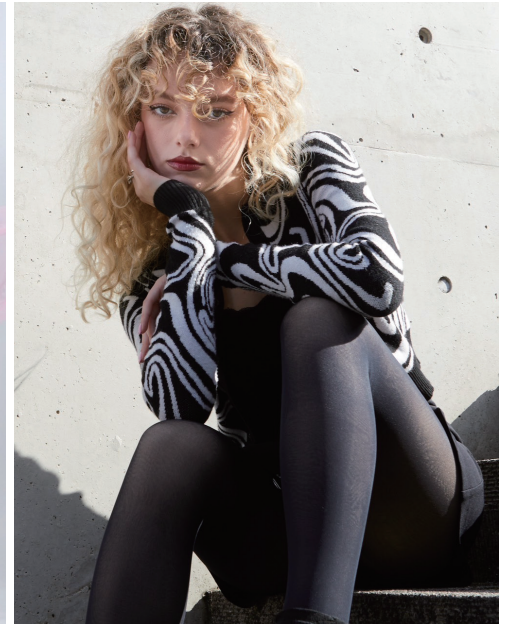

DONA

*Height 166 Bust 81 Waist 58 Hips 77 Shoes 23.5 Hair Blonde Eyes Green/Brown  
Nationality Kosovo*