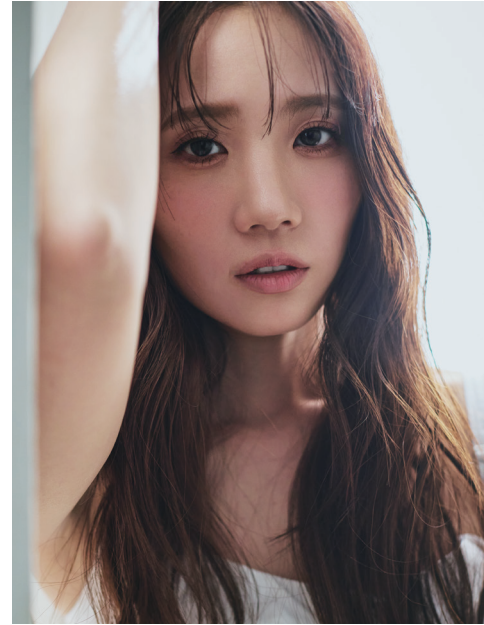

AYAMI

*Height 160 Bust 78 Waist 60 Hips 80 Shoes 23.0 Hair Brown Eyes Brown*

*Nationality Japan*