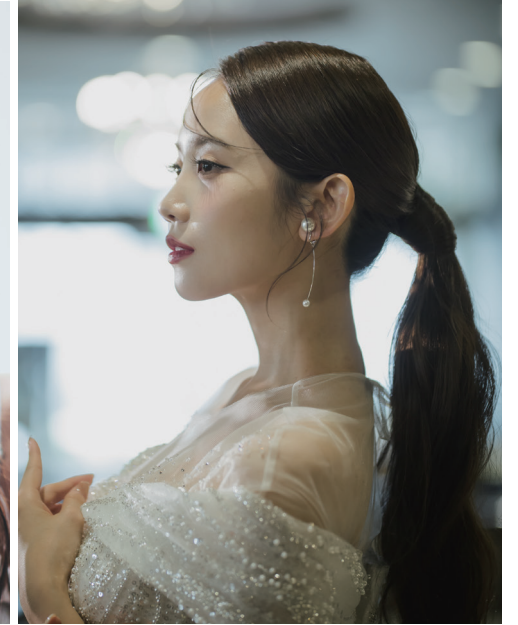

AYAMI

*Height 160 Bust 78 Waist 60 Hips 80 Shoes 23.0 Hair Brown Eyes Brown*

*Nationality Japan*