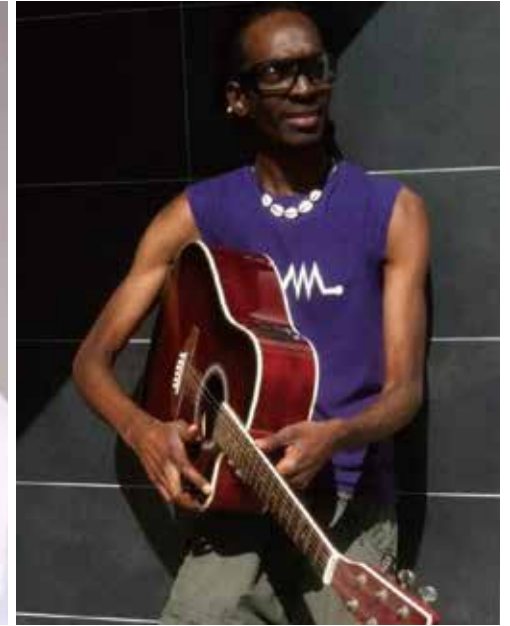

SLYFONK

*Height 185 Bust 80 Waist 74 Hips 80 Shoes 28.5 Hair Black Eyes Black*  
*Nationality Africa(Gabonese)*