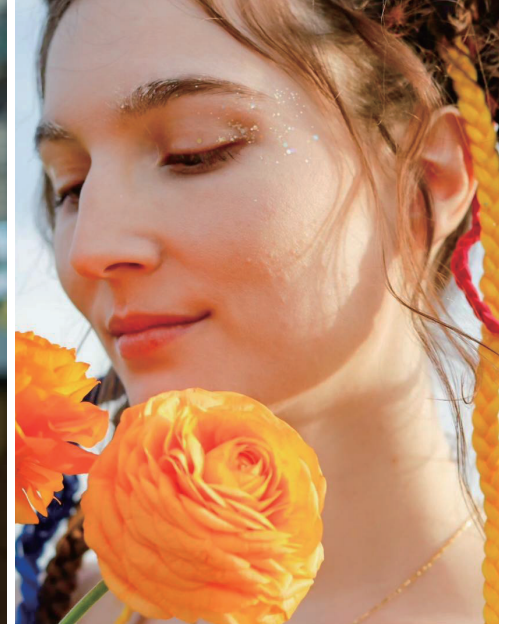

CORALIE

*Height 164 Bust 83 Waist 65 Hips 84 Shoes 24.5 Hair Brown Eyes Blue*

*Nationality France*