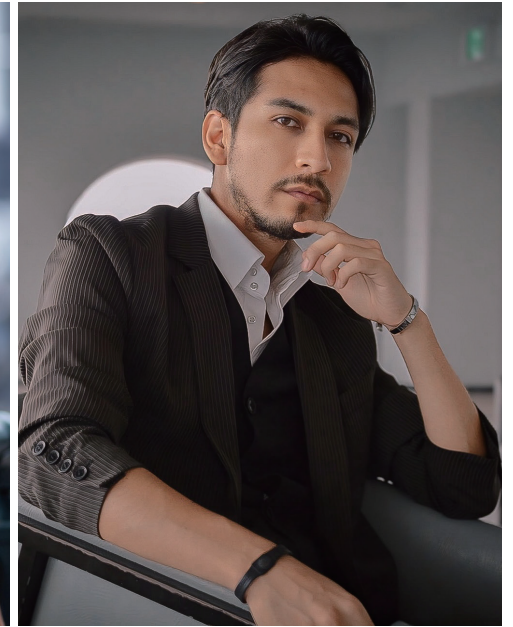

JIEY

*Height 178 Bust 92 Waist 80 Hips 92 Shoes 27.5 Hair Black Eyes Brown*

*Nationality Japan×Peru*