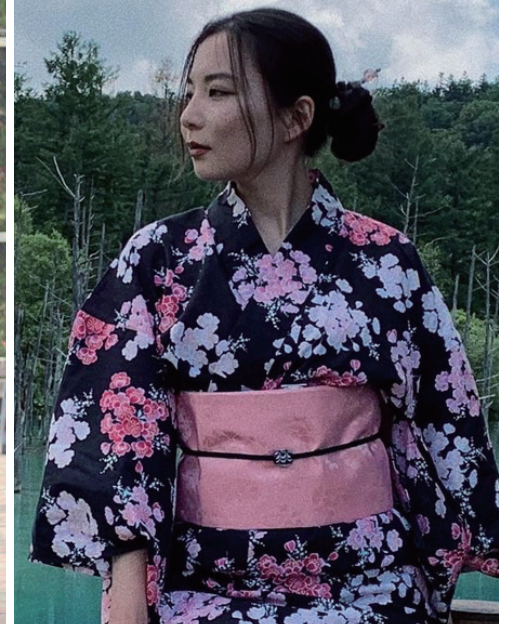

YULIA

*Height 160 Bust 75 Waist 62 Hips 92 Shoes 23.5 Hair Dark brown Eyes Brown/Green*

*Nationality Korea×Poland*