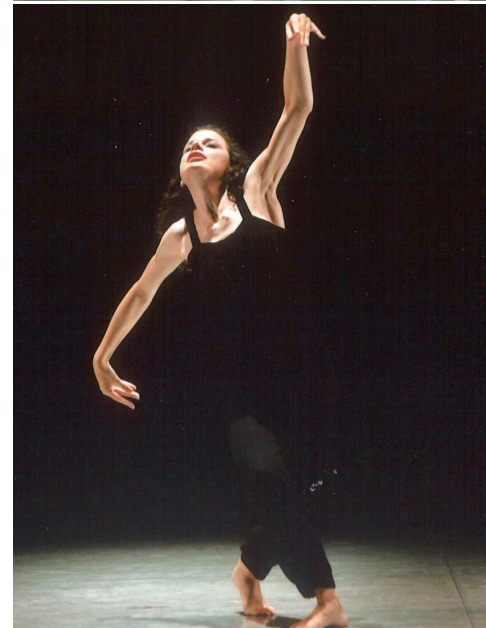

FRANZISKA

*Height 165 Bust 85 Waist 67 Hips 87 Shoes 24.5 Hair Brown Eyes Gray × Green  
Nationality Germany*