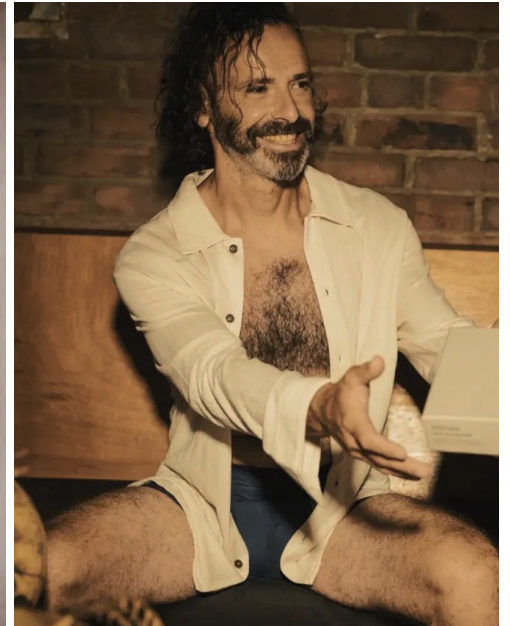

DMITRI

*Height 173 Bust 92.5 Waist 76 Hips 92 Shoes 27.0 Hair Black Eyes Brown*

*Nationality Israel*