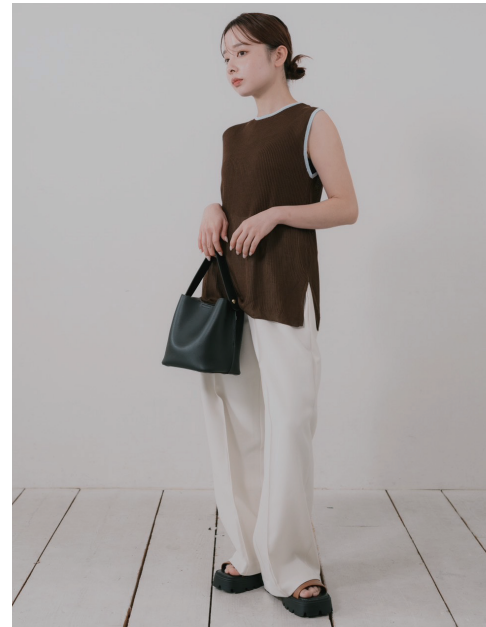

NANAMI

*Height 154 Bust 77 Waist 65 Hips 86 Shoes 23.5 Hair Brown Eyes Brown*

*Nationality Japan*