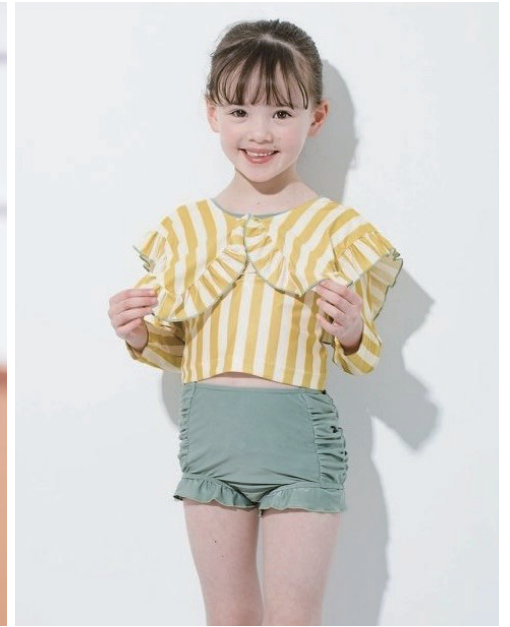

MARIE L.

*Height 125 Bust - Waist - Hips - Shoes 21.0 Hair Brown Eyes Light brown*

*Nationality Japan×France*