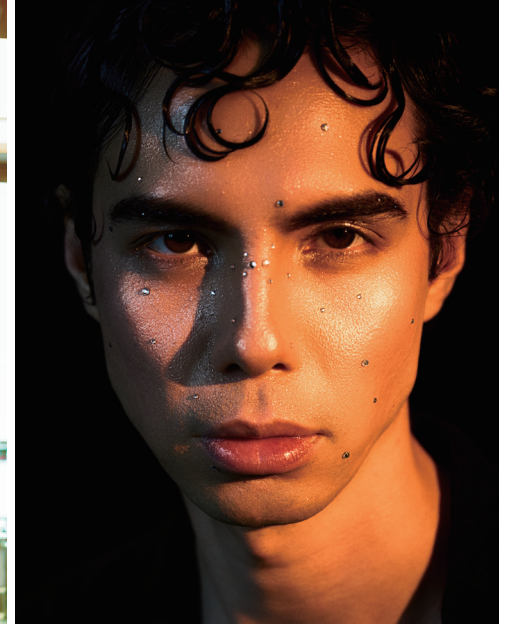

FERNANDO

*Height 182 Bust 90 Waist 76 Hips 96 Shoes 27.5 Hair Black Eyes Light brown  
Nationality Japan×Brazil*