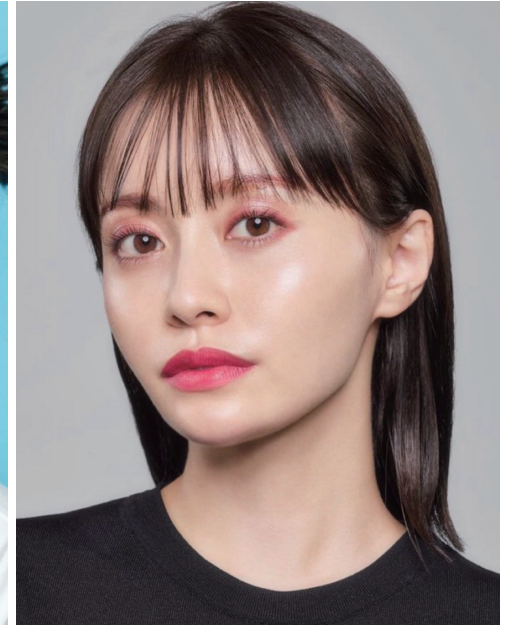

NAYU

*Height 158 Bust 85 Waist 61 Hips 90 Shoes 23.0 Hair Black Eyes Dark brown  
Nationality Japan*