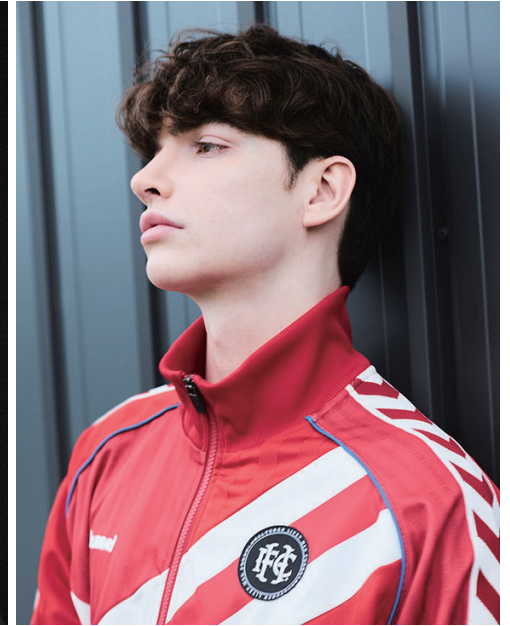

MARVIN

*Height 179 Bust 85 Waist 72 Hips 90 Shoes 27.0 Hair Brown Eyes Hazel*

*Nationality Germany*