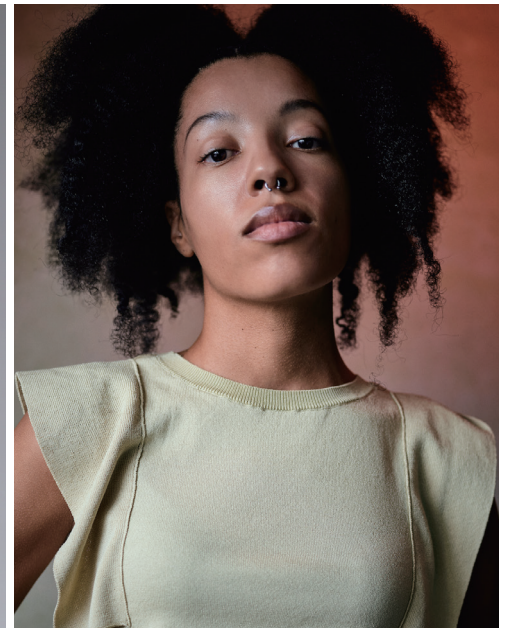

JESSICA P.

Height 172 Bust 84 Waist 67 Hips 94 Shoes 27.0 Hair Black Eyes Dark brown
Nationality USA