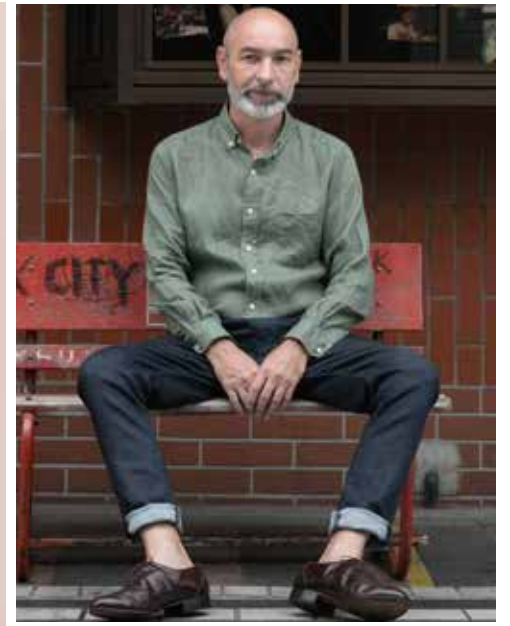

MANU

Height 178 Bust 100 Waist 88 Hips 100 Shoes 26.5 Hair Gray Eyes Brown
Nationality Italy