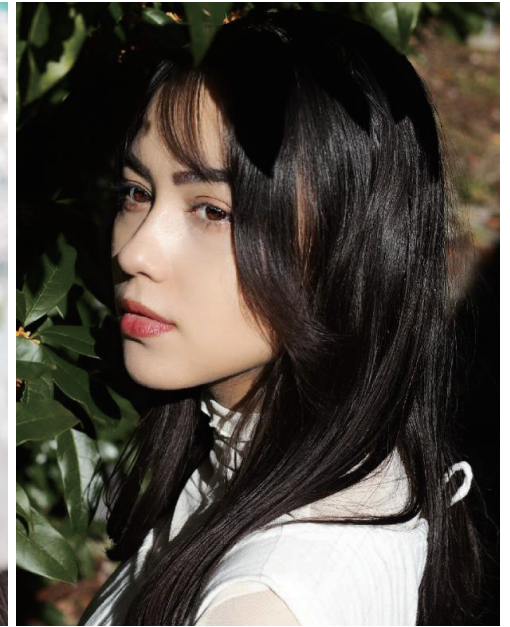

KAE

Height 157 Bust 85 Waist 68 Hips 95 Shoes 22.5 Hair Dark brown Eyes Brown
Nationality Japan×Brazil×Italy