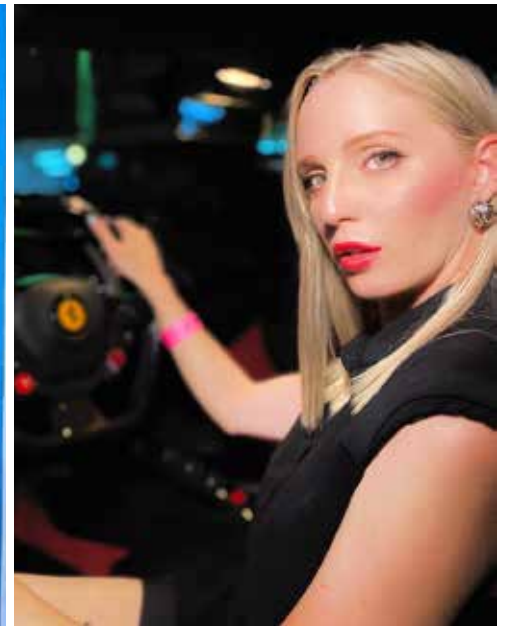

BROOKE

Height 166 Bust 90 Waist 72 Hips 92 Shoes 24.0 Hair Blonde Eyes Green

Brooke

Height 166 Bust 90 Waist 72 Hips 92 Shoes 24.0 Hair Blonde Eyes Green