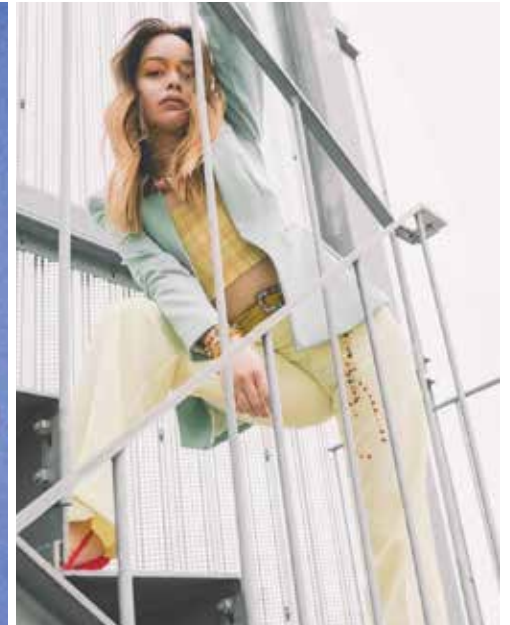

ALAYZA

Height 171 Bust 85 Waist 62 Hips 95 Shoes 24.0 Hair Brown Eyes Brown
Nationality Japan×Bolivia×China×Philippines×Spain