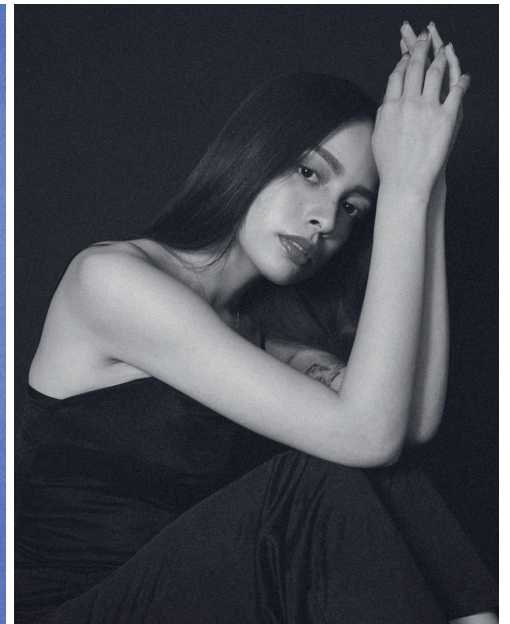

ALAYZA

Height 171 Bust 83 Waist 59 Hips 92 Shoes 24.0 Hair Brown Eyes Brown

Nationality Japan×Bolivia×China×Philippines×Spain