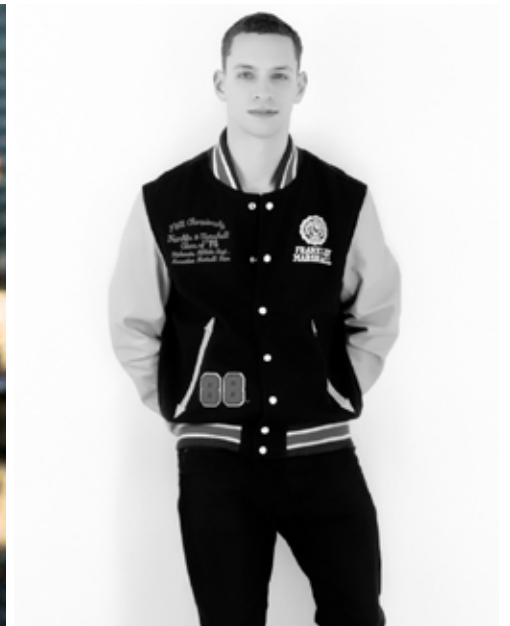

JOJO

Height 184 Bust 97 Waist 75 Hips 95 Shoes 29.5 Hair Brown Eyes Blue

Jojo

Height 184 Bust 97 Waist 75 Hips 95 Shoes 29.5 Hair Brown Eyes Blue