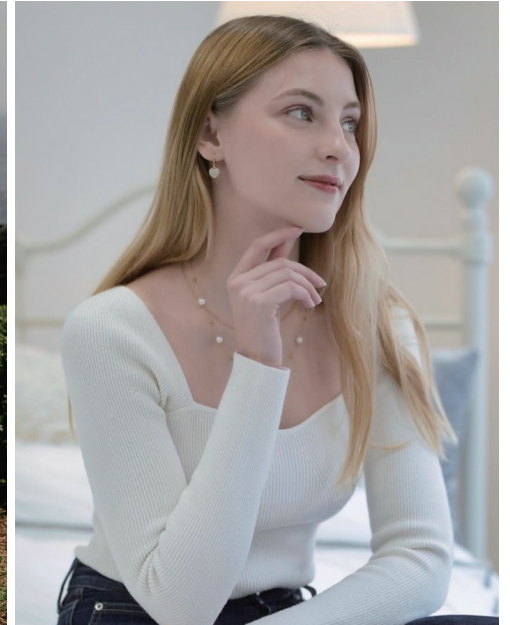

VICTORIA

Height 160 Bust 83 Waist 66 Hips 98 Shoes 25.0 Hair Blonde Eyes Blue
Nationality Belarus