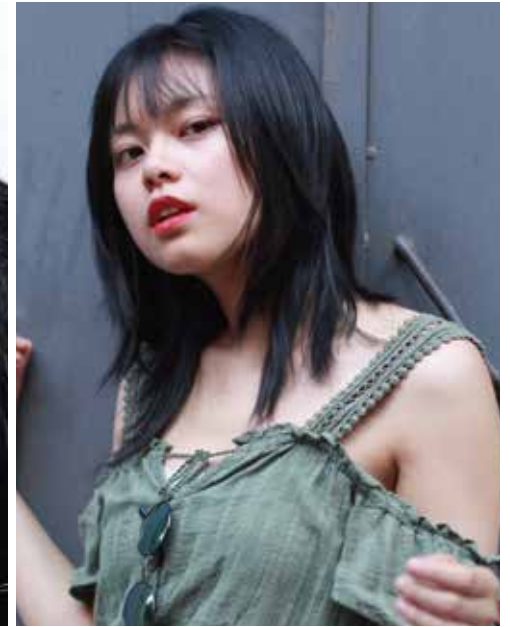

LIJIE

*Height 164 Bust 78 Waist 60 Hips 88 Shoes 24.0 Hair Black Eyes Brown*

*Nationality China*