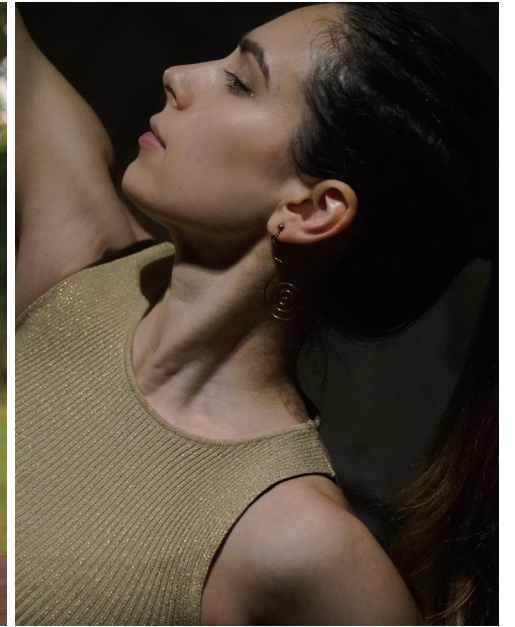

CHIARA

*Height 170 Bust 87 Waist 70 Hips 92 Shoes 25.0 Hair Dark brown Eyes Brown*  
*Nationality Italy*