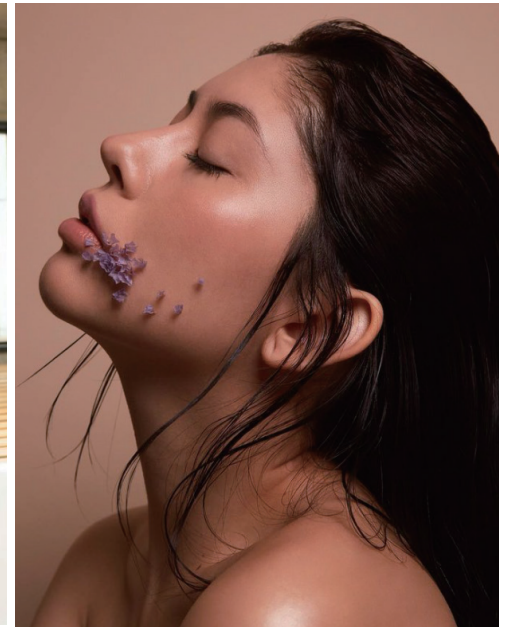

NACHI

*Height 168 Bust 77 Waist 63 Hips 81 Shoes 25.0 Hair Dark brown Eyes Brown*  
*Nationality Japan×Australia*