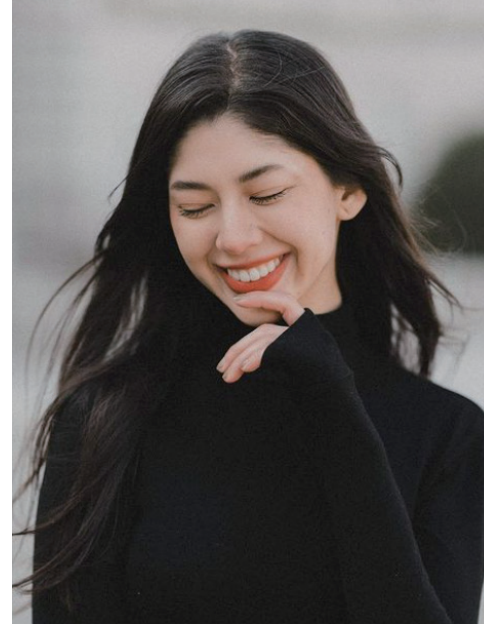

NACHI

*Height 168 Bust 77 Waist 63 Hips 81 Shoes 25.0 Hair Dark brown Eyes Brown*  
*Nationality Japan×Australia*