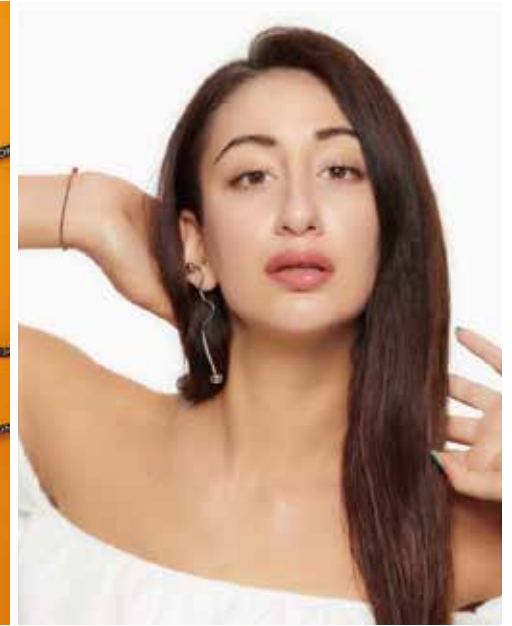

VALENTINA

Height 175 Bust 89 Waist 73 Hips 90 Shoes 26.0 Hair Brown Eyes Brown

Valentina G.

Height 175 Bust 89 Waist 73 Hips 90 Shoes 26.0 Hair Brown Eyes Brown