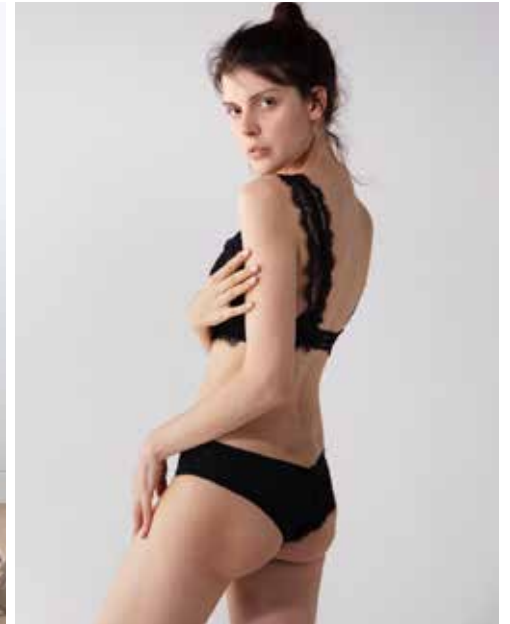

NADYA

Height 172 Bust 84 Waist 64 Hips 91 Shoes 25.5 Hair Dark brown Eyes Brown

Nadya

Height 172 Bust 84 Waist 64 Hips 91 Shoes 25.5 Hair Dark brown Eyes Brown